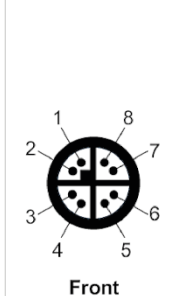

M12-Stecker