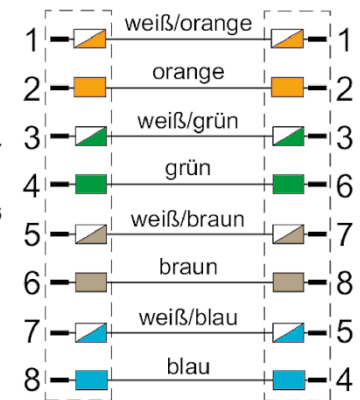

M12-Stecker

RJ45-Stecker

* This document is the property of IDS Imaging Development Systems GmbH. It must not be copied or otherwise disclosed without prior written consent.